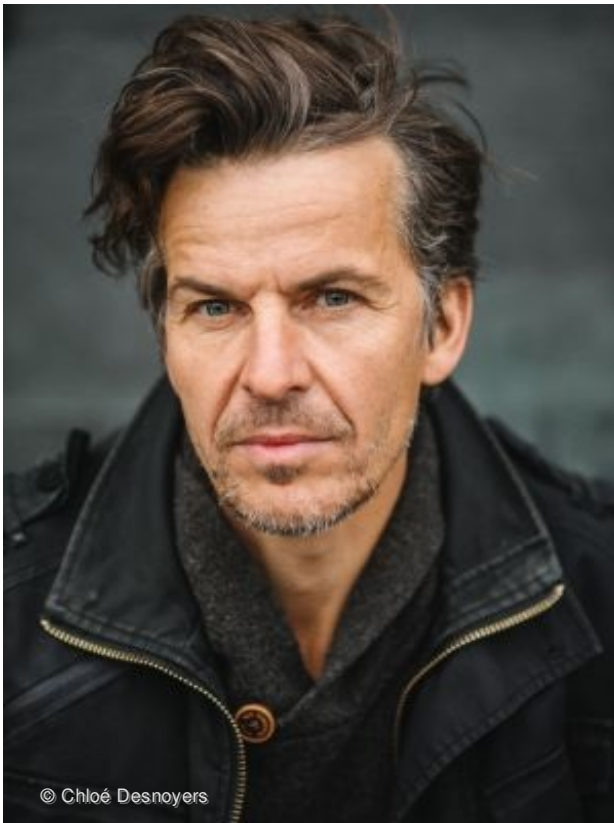

CRISJAN ZÖLLNER

Contact:

Nicola Ruf Management
Tel +49.163 - 163 92 34

Education

Okt 2013 - Nov 2013 Akademie Für Professionelles Sprechen

Aug 1993 - Aug 1994 Film University Babelsberg Konrad Wolf

Film

Profession	actor, dubber, voice-over artist
Year of birth	12.4.1970, Dortmund
Nationality	German
(Federal) State	Berlin
1st residence	Berlin
Place of action	Berlin, Cologne, Dresden, Frankfurt a.M., Hamburg, Munich, Potsdam
Ethnic appearance	White Central European
Hair colour	brown
Hair length	short
Eye colour	green
Stature	slim
Height	180 cm
Confection size	m / 48
Language(s)	German - native speaker English - fluently French - basics
Dialects / accents	DE - Ruhr Area
Singing	Hip Hop / Rap - good Rock / Pop - good
Voice range	baritone
Musical instrument	conga - good guitar (acoustic) - good percussion - basics
Sports	Inline-skating - good capoeira - good crest surfing - good football - good judo - good juggling - good yoga - good
Dancing	Standard - good
License	B (car) BE (car with trailer) C1 (truck < 3.5t <= 7.5t) C1E (truck (C1) + trailer <= 12t) L (tractor) M (moped) S (3-/4-wheel vehicle < 45 km/h, < 50 ccm)
Special skills	Film und Theatererfahrung Erfahrung im Umgang mit Schusswaffen Jonglieren