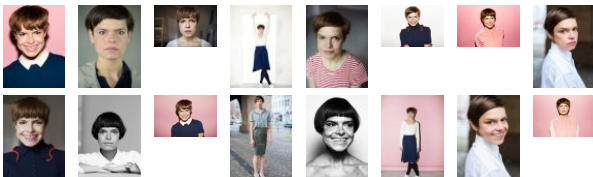

# FRANZISKA MARIE GRAMSS

Profession	actress
Nationality	German
(Federal) State	Berlin
1st residence	Berlin
Place of action	Berlin, Bern, Cologne, Hamburg, Munich
Ethnic appearance	White Central European
Hair colour	chestnut
Hair length	medium
Eye colour	brown
Stature	slim
Height	174 cm
Weight	58 kg
Confection size	36
Language(s)	English - fluently
Singing	A cappella - good
Sports	aerobics - good anti-terrorism (martial art) - good
Special skills	komik comedy
References	Oliver moor Holger borggrefe alexander may Michael thalheimer malte schlösser Martin miotk Caroline stolz Anna gleen Fritz polzer

2010 - 2010 nathan der weise  
Theaterstück, theater bonn

2009 - 2009 die schwärmer  
Theaterstück, deutsches theater berlin

2009 - 2009 der gestiefelte kater  
Theaterstück, theater koblenz