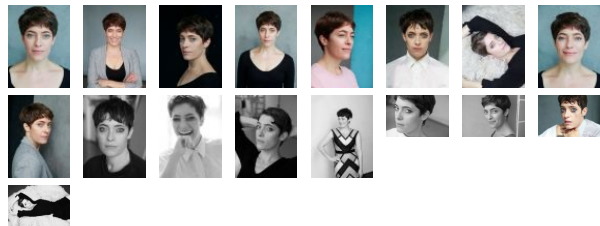

HANNA JÜRGENS

Contact:

ZAV Berlin - Film/Fernsehen
Tel +49 228 5020880-24,-32,-25,-22

Profession	actress
Year of birth	1976, Münster
Nationality	German
(Federal) State	Berlin
1st residence	Berlin
Place of action	Berlin, Bonn, Bremen, Cologne, Frankfurt a.M., Hamburg, Muenster, Munich
Ethnic appearance	White Central European
Hair colour	brown
Hair length	short
Eye colour	blue
Stature	slim
Height	170 cm
Weight	62 kg
Confection size	38
Language(s)	German - native speaker French - fluently English - good
Voice range	mezzosoprano
Sports	ai kido - good ice skating - good pilates - good qigong - good riding - good sailing - good ski - good stage fencing - good swimming - good track and field - good yoga - professional
Dancing	Argentine Tango - concert level Ballet - concert level Jazzdance - good Modern Dance - good Salsa - basics Tap Dance - basics
License	C1 (truck < 3.5t <= 7.5t)
Professional union	Association of German Film & TV Actors

Education

1995 - 1999 Theaterakademie August Everding

Film

2020	Der Usedom-Krimi - Nachtschatten	supp. role, TV-Movie (Series), ARD, R: Felix Herzogenrath
	2020 In aller Freundschaft	guest star, TV Series, ARD, Degeto, MDR, R: Kerstin Krause
	2019 SOKO Köln	TV Series, ZDF, R: Ulrike Hamacher