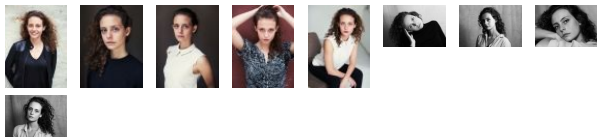

MURIEL WIMMER

Profession	actress
Year of birth	1994
Nationality	German
(Federal) State	Berlin
1st residence	Berlin
Ethnic appearance	White Central European/Caucasian
Hair colour	dark blond
Hair length	medium
Eye colour	brown-green
Stature	slim
Height	170 cm
Language(s)	English - fluently Spanish - fluently Portugese - basics