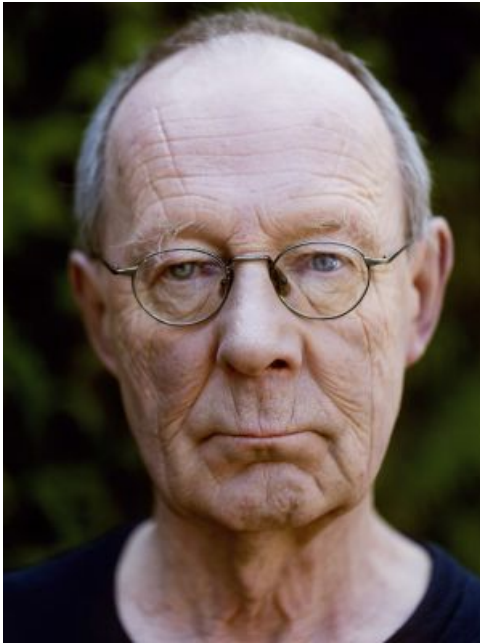

HANS PETER KORFF

Profession	actor
Nationality	German
(Federal) State	Hamburg
1st residence	Hamburg
Ethnic appearance	Scandinavian
Hair colour	blond
Hair length	very short
Eye colour	blue
Stature	slim
Height	184 cm
Weight	64 kg
Language(s)	German - native speaker
Dialects / accents	DE - Hamburg (native dialect)
Voice range	baritone