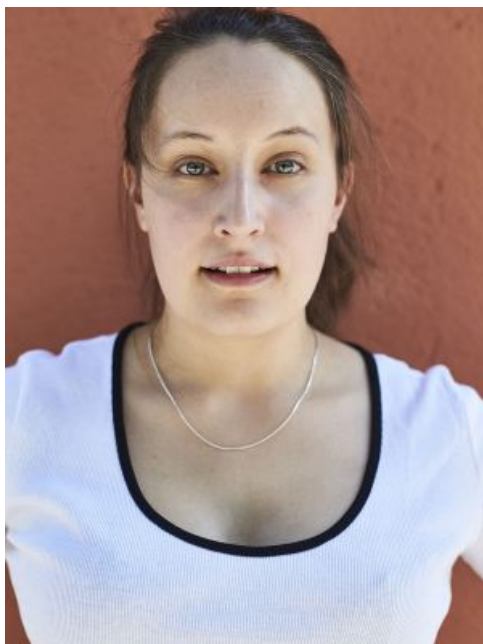

LENA HILSDORF

Profession	actress
Year of birth	1994, Hildesheim
Nationality	German
(Federal) State	Bavaria
1st residence	Munich
Ethnic appearance	White Central European
Hair colour	brown
Hair length	long
Eye colour	blue-grey
Stature	average
Height	163 cm
Weight	58 kg
Language(s)	German - native speaker English - fluently French - basics Italian - basics Norwegian - basics
Dialects / accents	DE - Berlin
Voice range	mezzosoprano