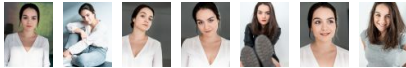

LUISA MELONI

ABOUT ME

Profession	actress, singer
Year of birth	1993
Nationality	German
(Federal) State	Hamburg
1st residence	Hamburg
Place of action	Berlin, Cologne, Munich, Stuttgart
Ethnic appearance	White Central European, South European
Hair colour	dark brown
Hair length	medium
Eye colour	brown
Stature	slim
Height	163 cm
Language(s)	German - native speaker English - fluently
Dialects / accents	DE - Swabian (native dialect)
Voice range	mezzosoprano

Contact:

Luisa Meloni

[About Me 2021](#)

[showreel 2021](#)

Education

2013 - 2016 Joop van den Ende Academy

Theatre

2020	Landestheater Detmold Little Shop of Horrors	Einspringer Soulgirl Chiffon, R: Götz Hellriegel
2019 - 2020	Stadttheater Ingolstadt Little Shop of Horrors	Soulgirl Chiffon, R: Philipp Moschitz
2019	Altonaer Theater Tour Catch Me If You Can	Ensemble / Cheryl Ann, R: Georg Münzel
2019	Burgfestspiele Jagsthausen The Little Ghost	Jutta, R: Hans Scherthaner
2019	Burgfestspiele Jagsthausen Laible & Frisch - Ready For Vacation	Kiki Krämer, R: Eva Hosemann
2019	Burgfestspiele Jagsthausen The Addams Family	Pugsley Addams, R: Franz-Joseph Dieken
2018 - 2020	Deutschlandtour pop-out live GmbH Bibi & Tina - In Konzert	Ensemble / Einspringer Tina, R: Christoph Drewitz
2018 - 2019	Altonaer Theater The fire tongs punch	Eva Knauer, R: Axel Schneider
2018 - 2019	Burgfestspiele Jagsthausen Hair	Jeannie, R: Franz-Joseph Dieken
2018	Burgfestspiele Jagsthausen The idol of Berlichingen	Marie, R: Hansgünther Heyme
2018	Burgfestspiele Jagsthausen The Valiant Little Tailor	Prinzessin, R: Hans Scherthaner
2018	Burgfestspiele Jagsthausen The Three Musketeers	Constance Bonacieux / Fechtensemble, R: Axel Schneider
2017 - 2018	Altonaer Theater Der bewegte Mann	Lisa / Claudia / Dance Captain, R: Harald Weiler
2016 - 2018	Deutschlandtour pop-out live GmbH Bibi & Tina - The Show	Ensemble, R: Stefan Huber